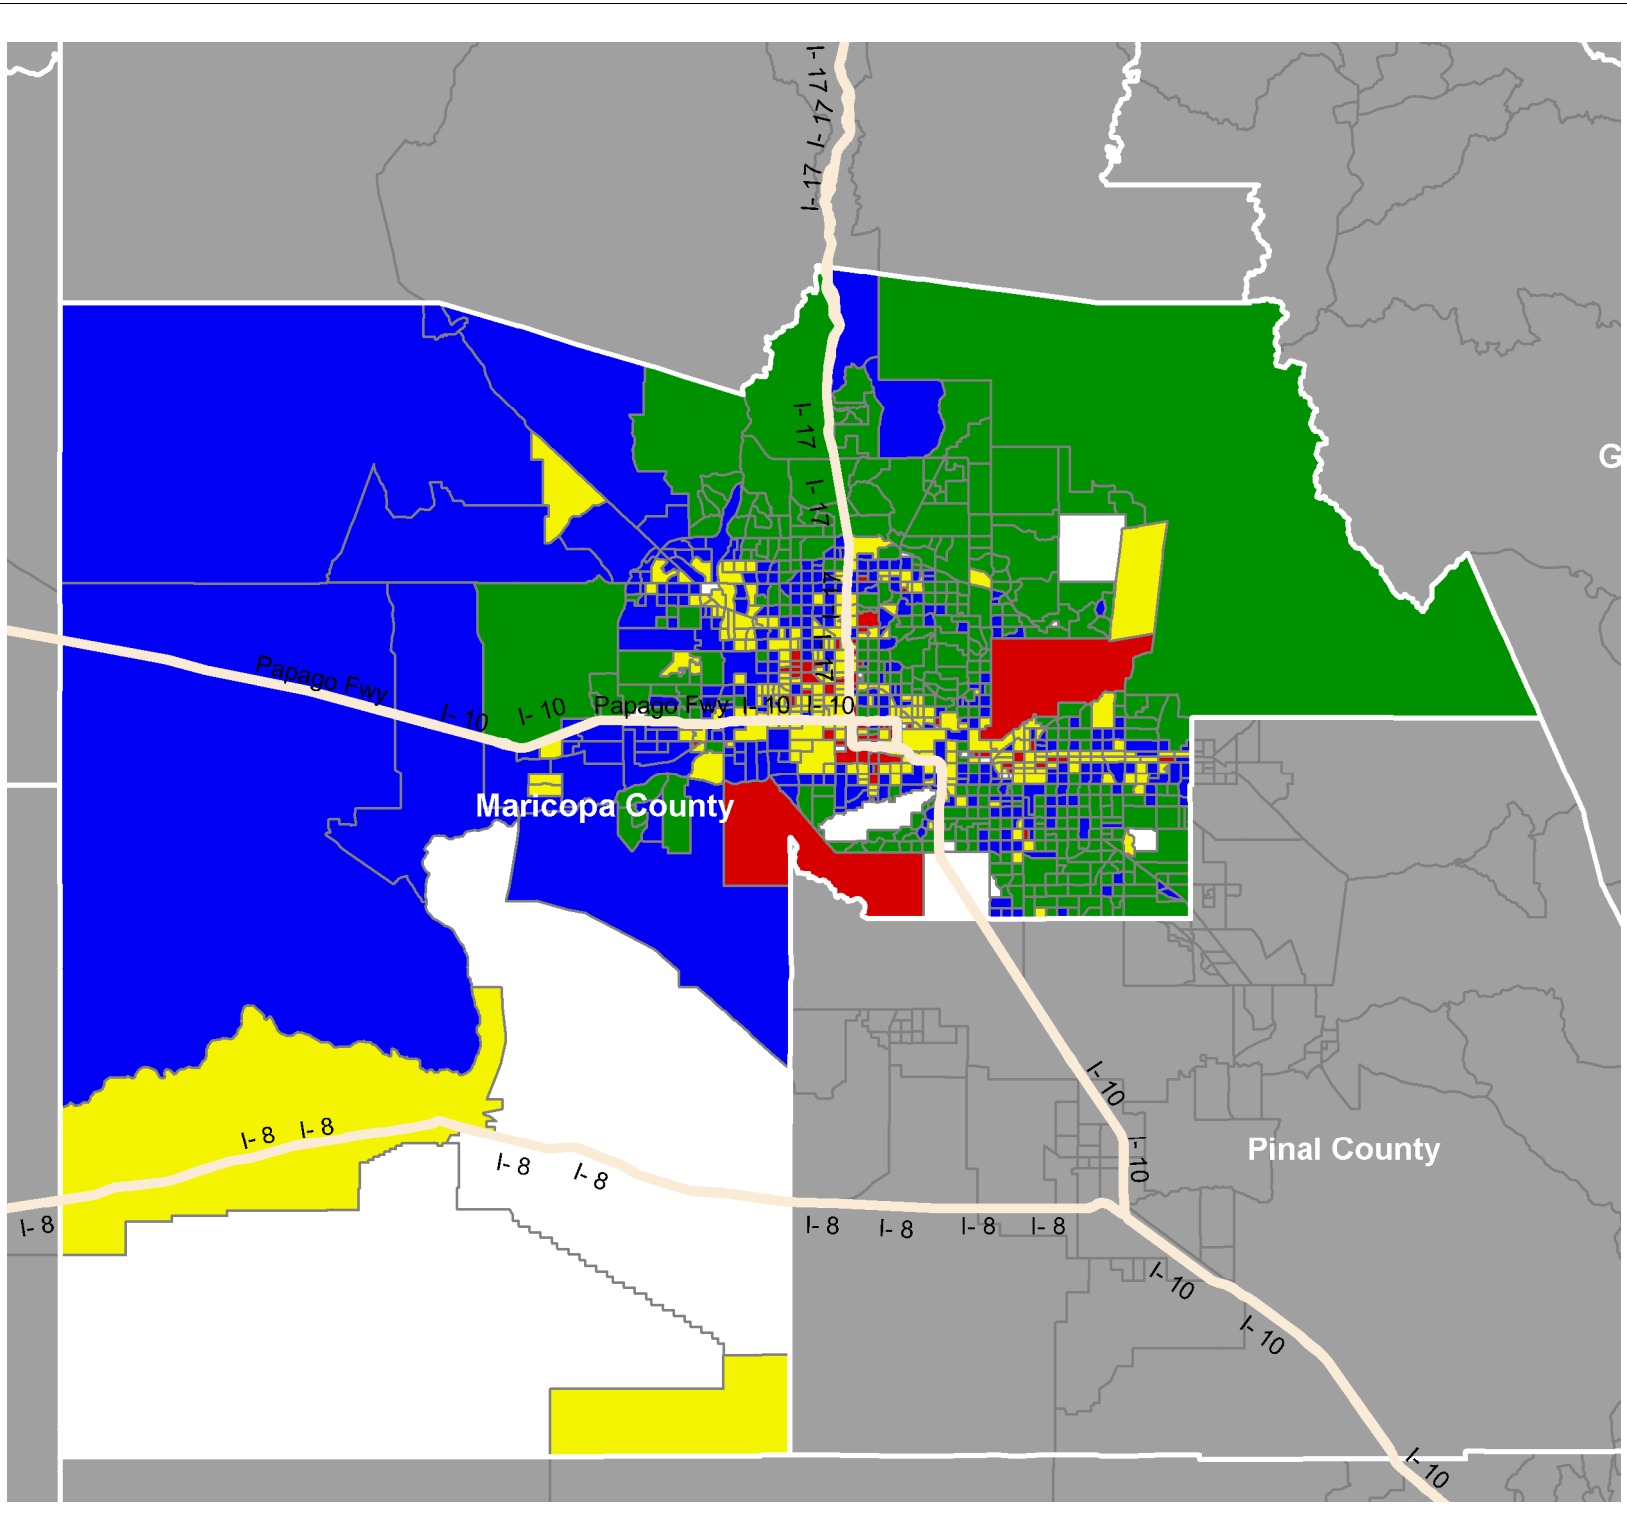

ALERUS FINANCIAL NA - PHOENIX/SCOTTSDALE, AZ FACILITY BASED ASSESSMENT AREA

Phoenix AZ MSA

Income Level

- NA
- Low
- Moderate
- Middle
- Upper