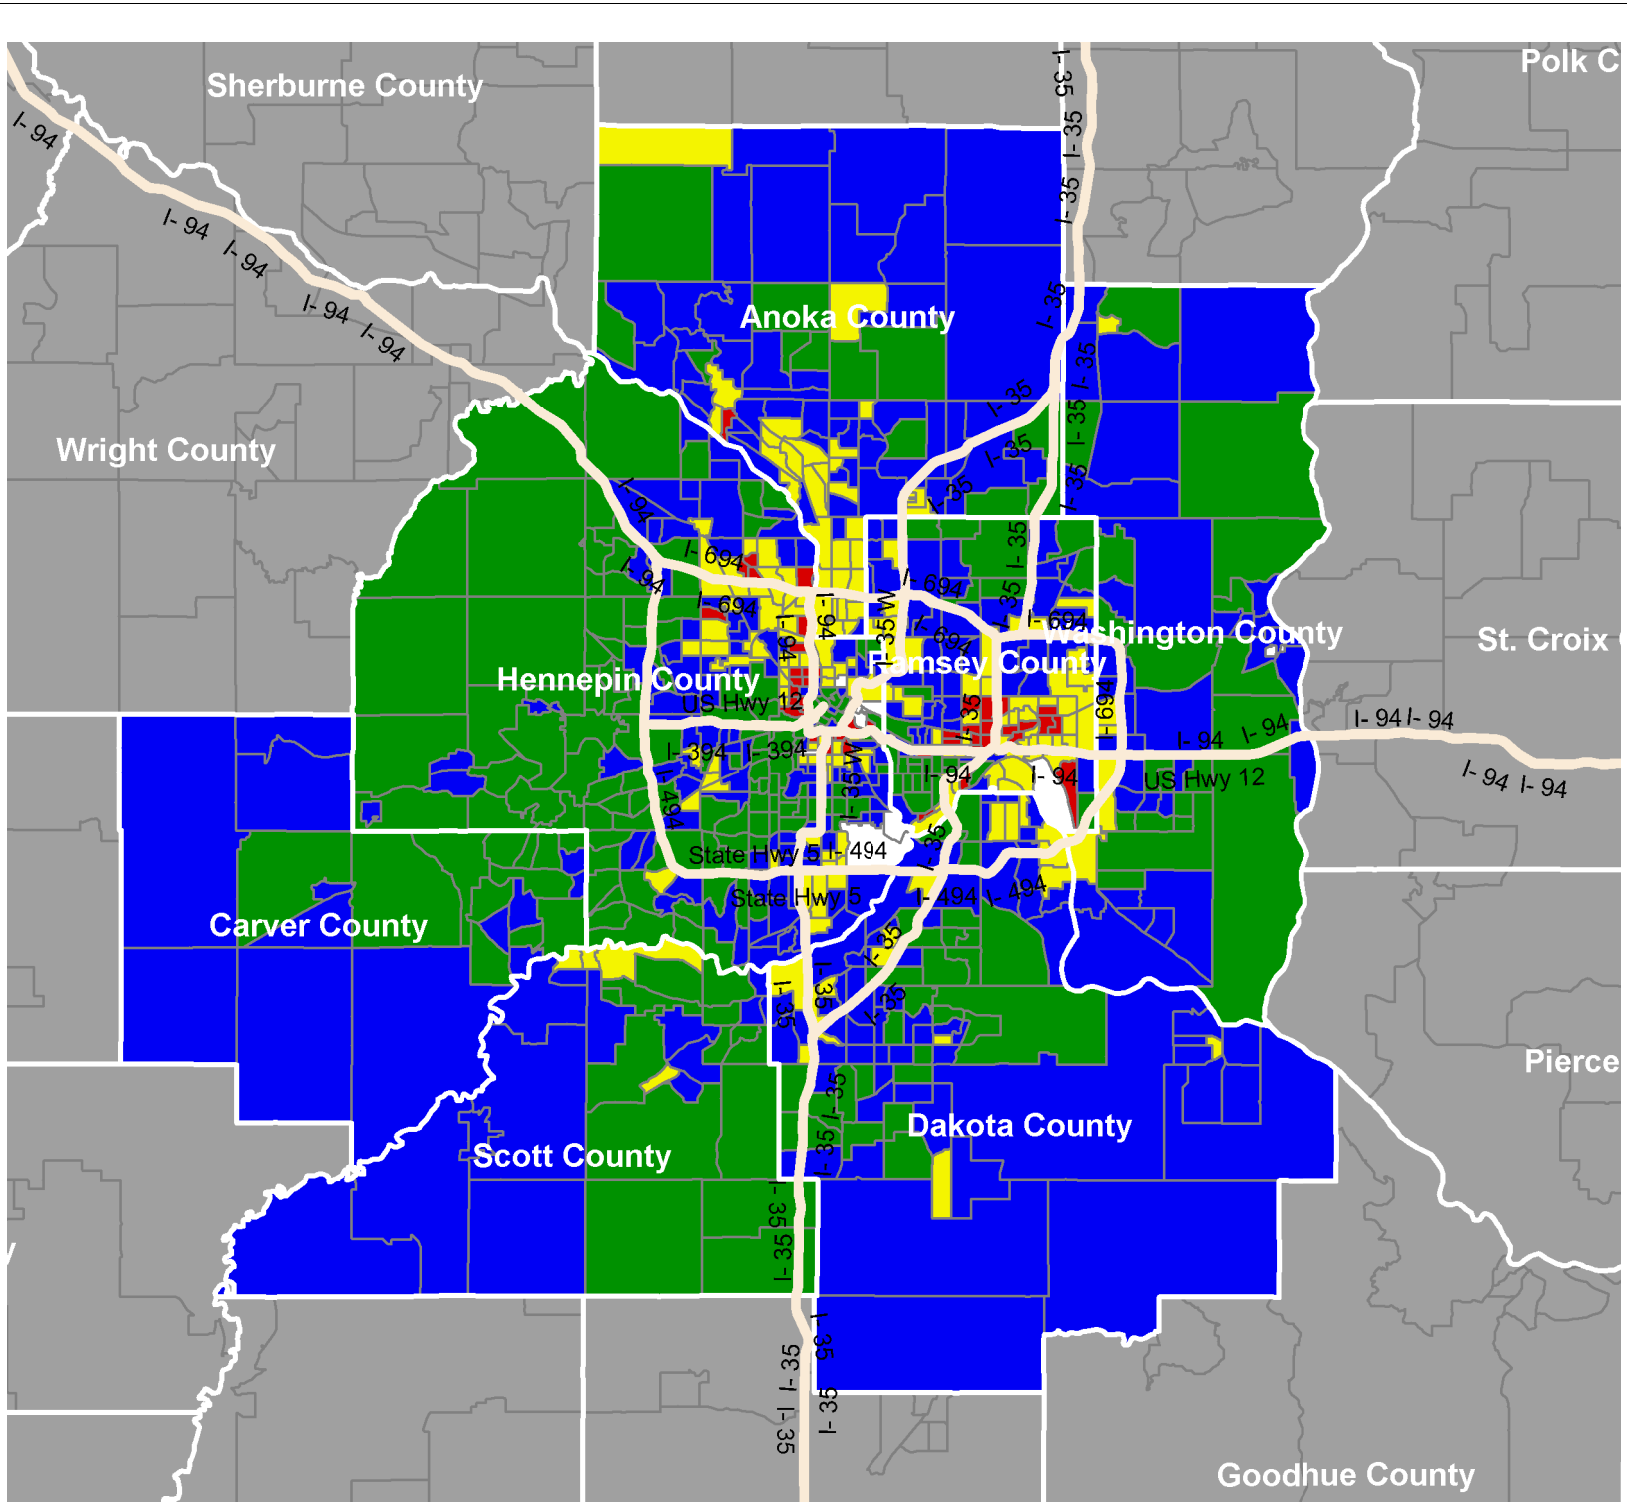

ALERUS FINANCIAL NA - MINNEAPOLIS, MN FACILITY BASED ASSESSMENT AREA

Income Level

- NA
- Low
- Moderate
- Middle
- Upper